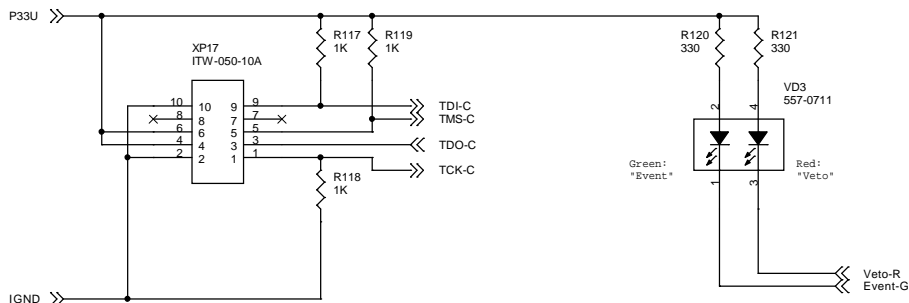

Connector and buffers for status bits

JTAG programming port

Panel indicators

BST subtrigger output

H.Henschel, I.Tsurin		
Title Front panel connectors		
Size	Document Number	Rev 0
Date:	Friday, September 23, 2005	Sheet 2 of 2