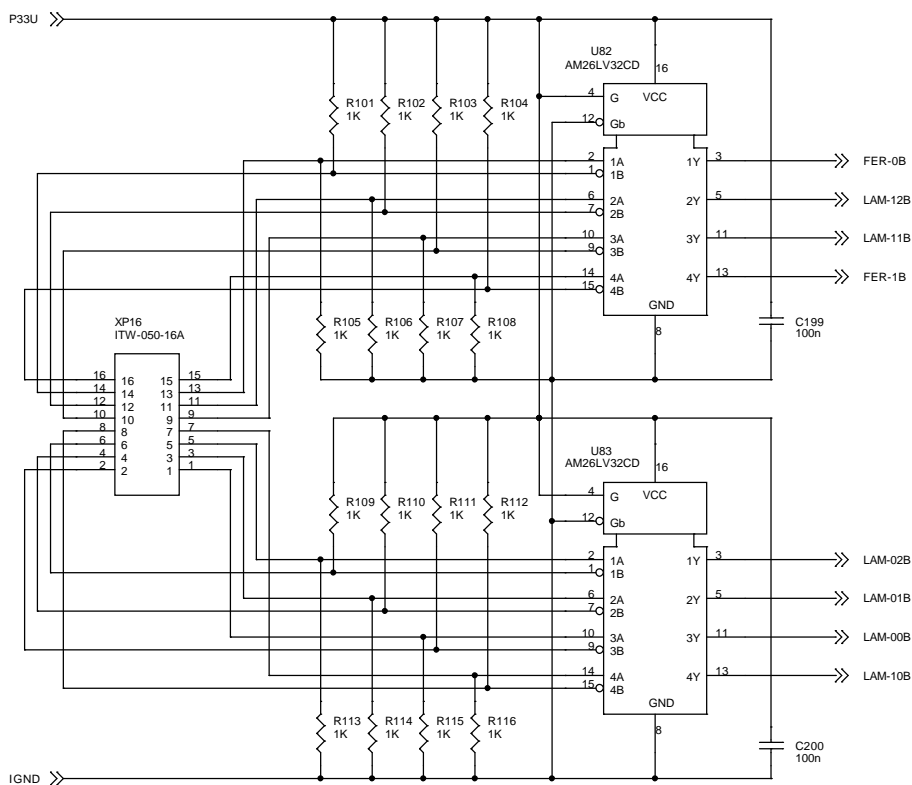

Connector and buffers for status bits

JTAG programming port

Panel indicators

BST subtrigger output

H.Henschel, I.Tsurin		
Title Front panel connectors		
Size	Document Number	Rev 0
Date:	Friday, September 23, 2005	Sheet 2 of 2