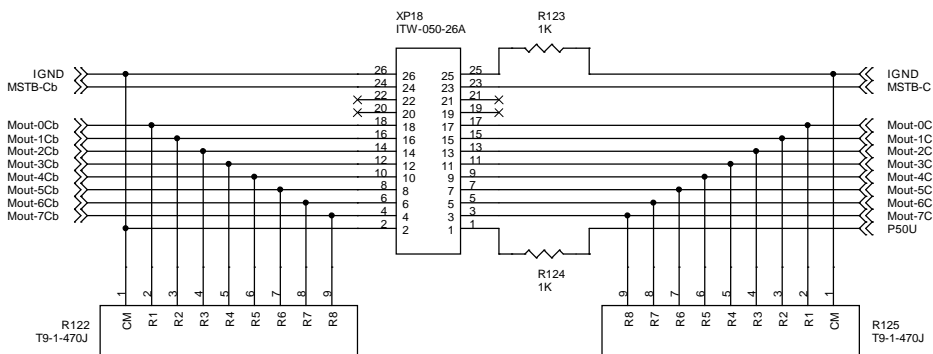

Connector and buffers for status bits

JTAG programming port

Panel indicators

BST subtrigger output

H.Henschel, I.Tsurin		
Title Front panel connectors		
Size	Document Number	Rev 0
Date:	Friday, September 23, 2005	Sheet 2 of 2