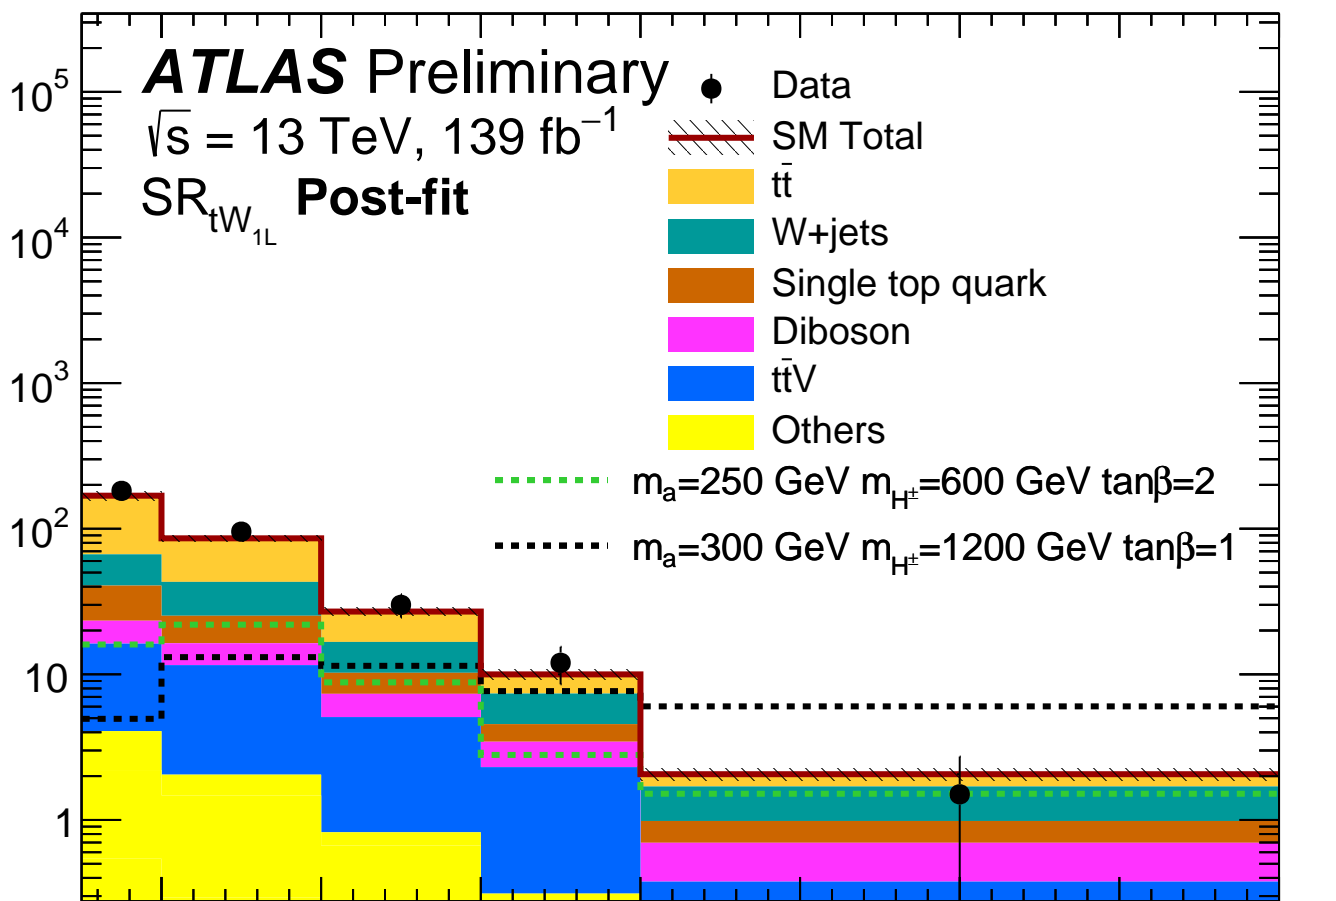

Events / bin width

Data/SM