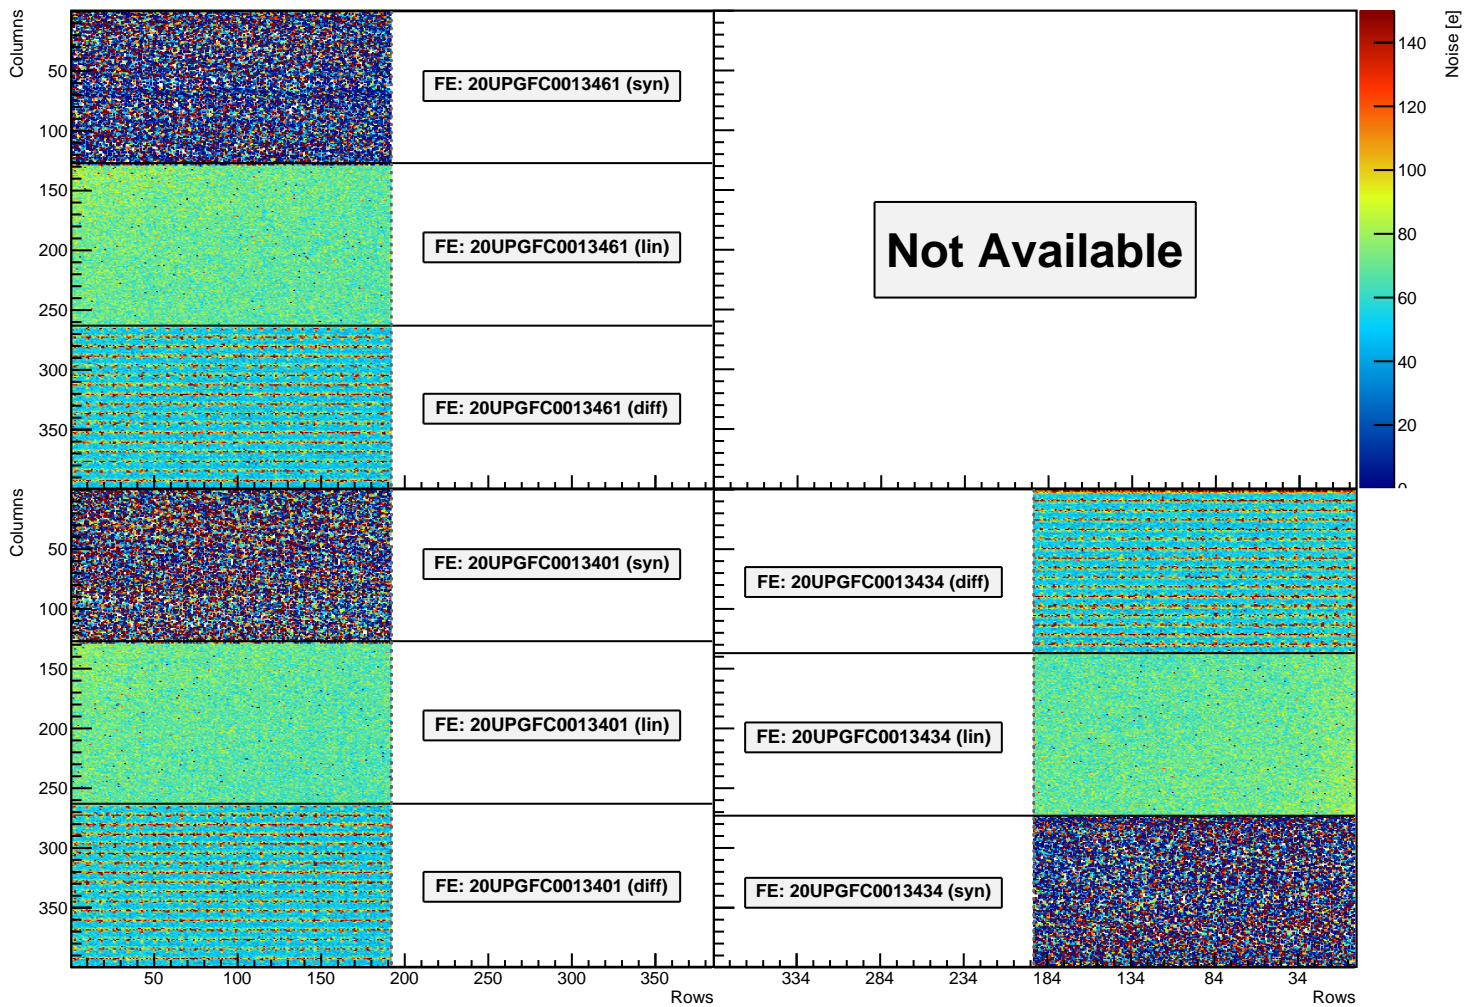

Module testing stages comparison for: MilanQ5

Stage 2: .../bundle/data/ATLAS/pixel/RAL_data/Mil5/1-ReceptionTestRAL

Stage 3: .../bundle/data/ATLAS/pixel/RAL_data/Mil5/2-RingForLiv

Stage 4: .../bundle/data/ATLAS/dervan/Ring1/MilanQ5

Not Available

Not Available

Not Available

Not Available

forwardbiasscan (Module: MilanQ5) (Stage4)