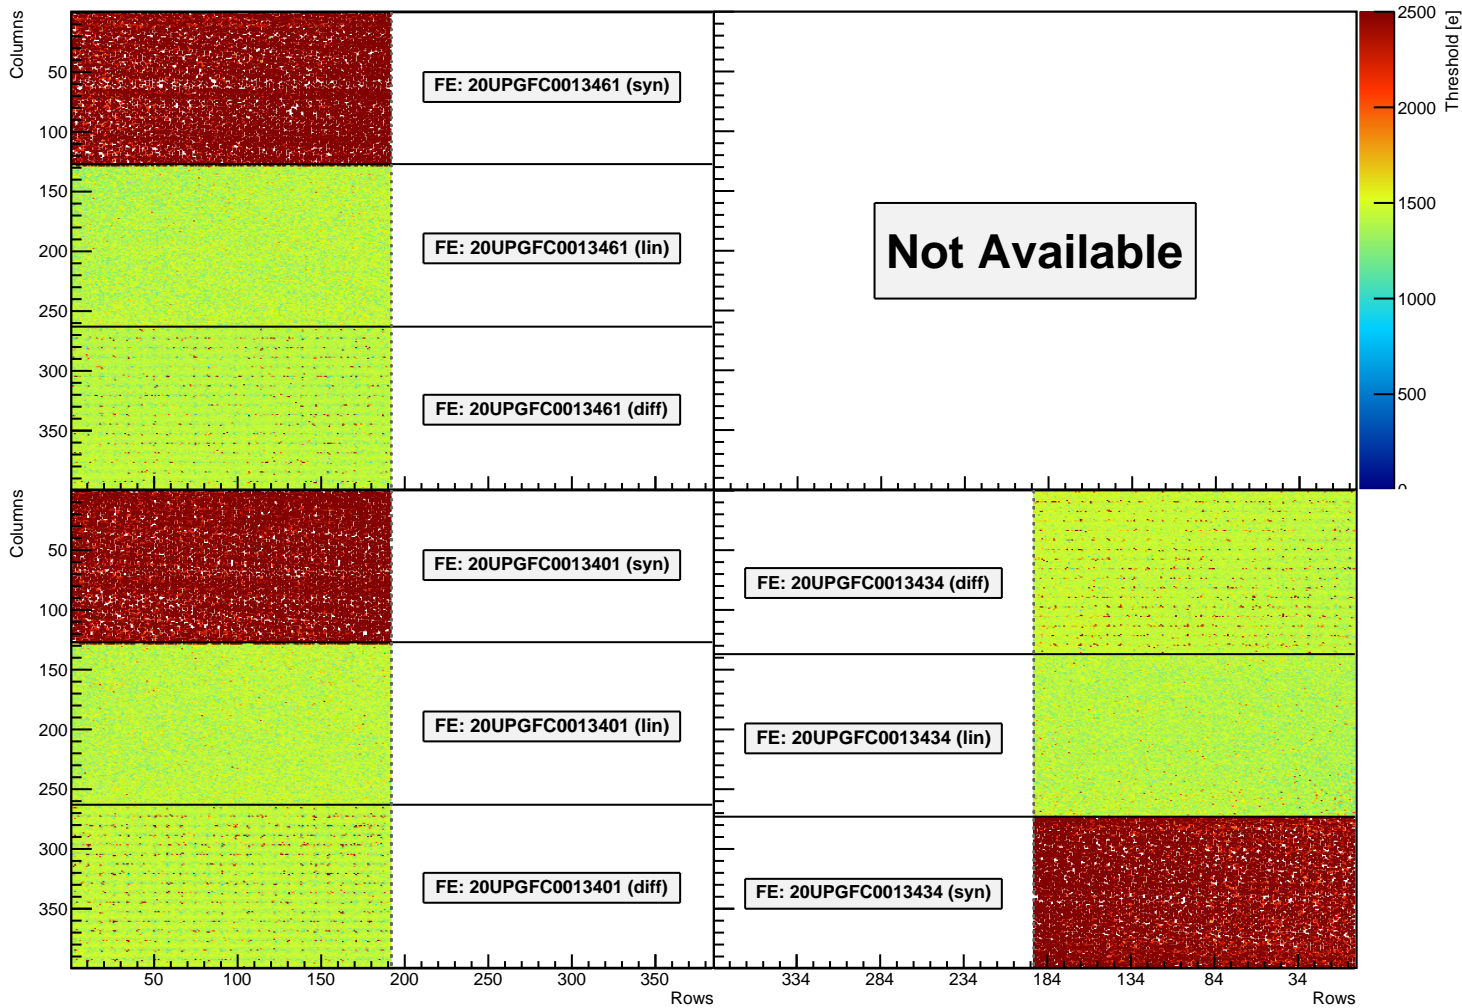

Module testing stages comparison for: MilanQ5

Stage 2: .../bundle/data/ATLAS/pixel/RAL_data/Mil5/1-ReceptionTestRAL

Stage 3: .../bundle/data/ATLAS/pixel/RAL_data/Mil5/2-RingForLiv

Stage 4: .../bundle/data/ATLAS/dervan/Ring1/MilanQ5

Not Available

Not Available

Not Available

Not Available

forwardbiasscan (Module: MilanQ5) (Stage4)