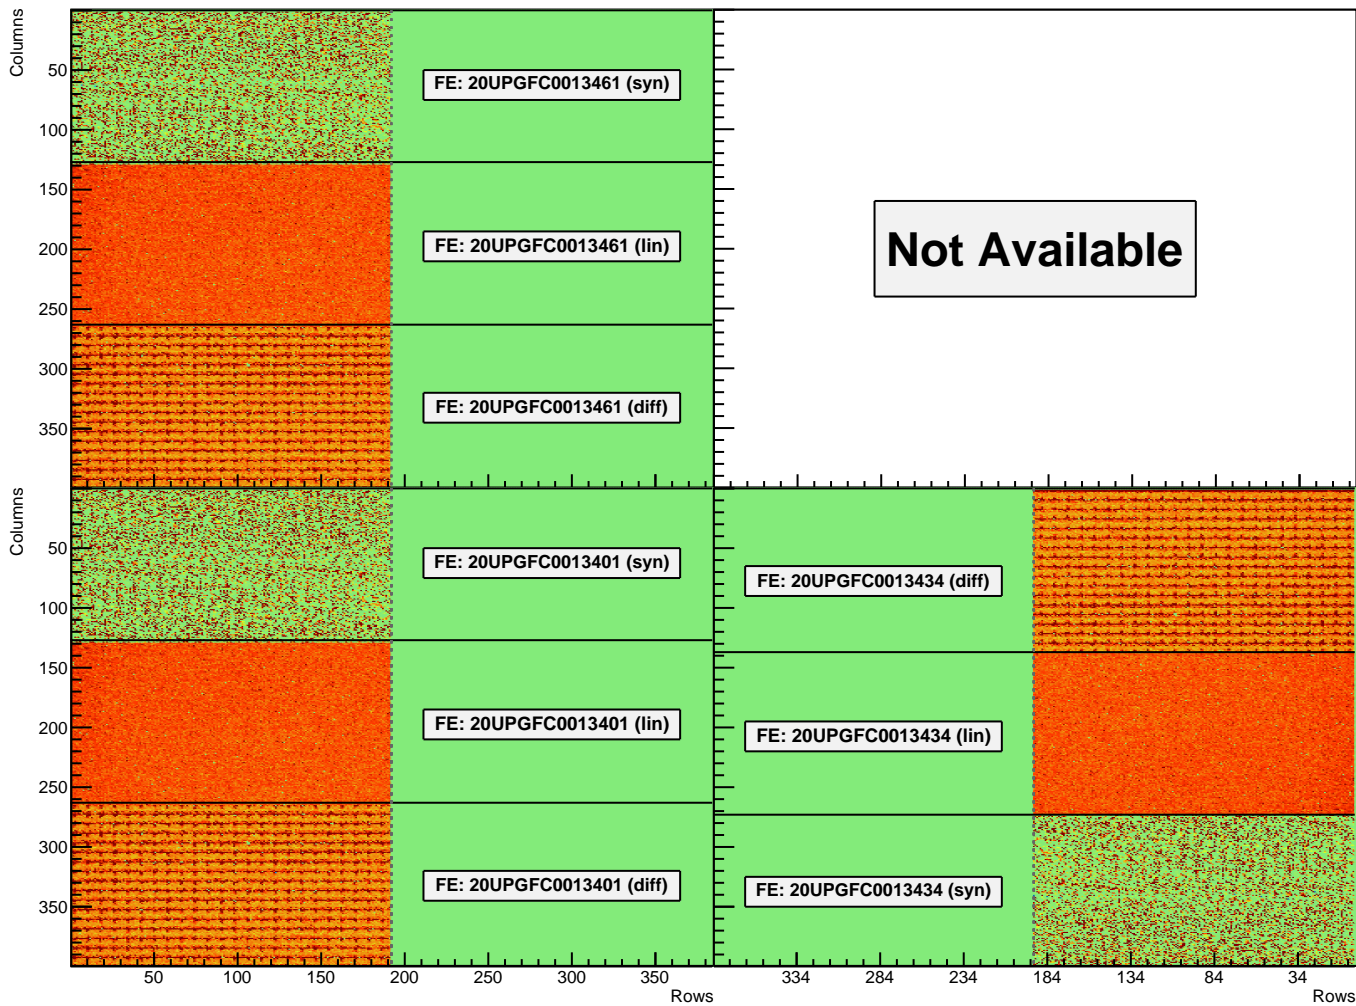

Not Available

Not Available

Not Available

Not Available

forwardbiasscan (Module: MilanQ5) (Stage4)