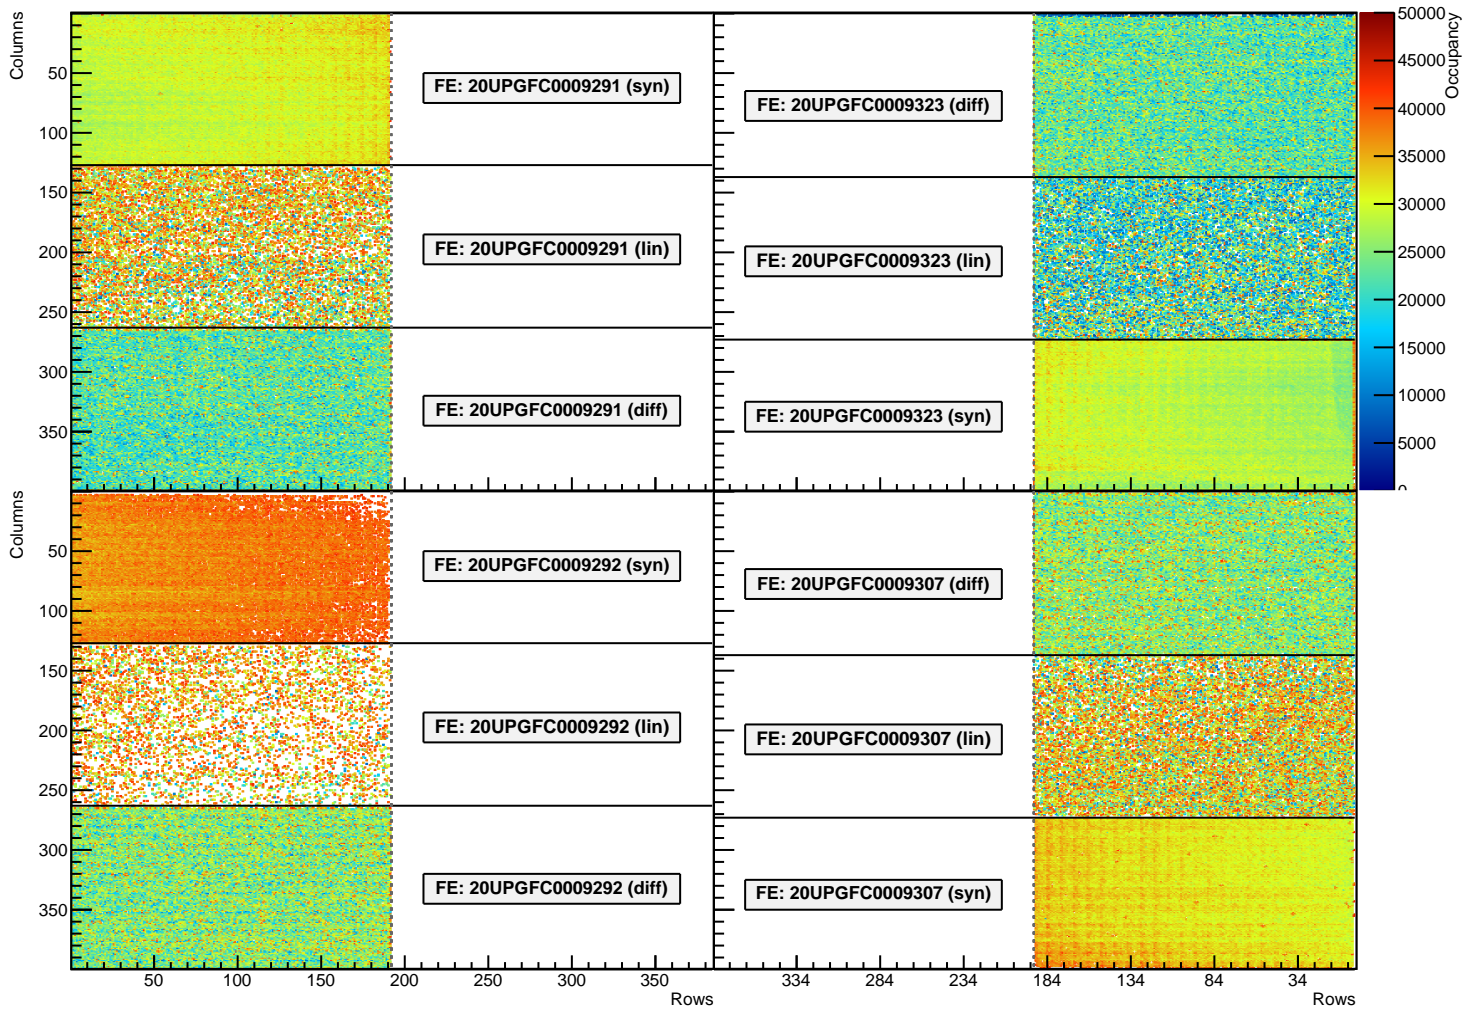

Module testing stages comparison for: LivThn3

Stage 1: .../bundle/data/ATLAS/dervan/Ring1/LivThn3/olddaq

Stage 2: .../bundle/data/ATLAS/dervan/Ring1/LivThn3/newdaq

Stage 3: .../bundle/data/ATLAS/dervan/Ring1/LivThn3/pre-loading

Module: LivThn3, 20UPGFC0009291 (FE1)
crosstalkscan Evolution plot (occupancy=0)

Module: LivThn3, 20UPGFC0009323 (FE4)
crosstalkscan Evolution plot (occupancy=0)

Module: LivThn3, 20UPGFC0009292 (FE2)
crosstalkscan Evolution plot (occupancy=0)

Module: LivThn3, 20UPGFC0009307 (FE3)
crosstalkscan Evolution plot (occupancy=0)