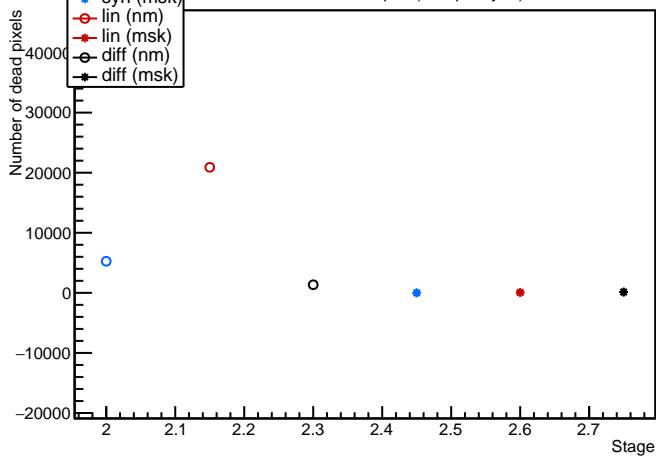

Module testing stages comparison for: LivThn3

Stage 1: .../bundle/data/ATLAS/dervan/Ring1/LivThn3/olddaq

Stage 2: .../bundle/data/ATLAS/dervan/Ring1/LivThn3/newdaq

Stage 3: .../bundle/data/ATLAS/dervan/Ring1/LivThn3/pre-loading

Module: LivThn3, 20UPGFC0009291 (FE1)
crosstalkscan Evolution plot (occupancy=0)

Module: LivThn3, 20UPGFC0009323 (FE4)
crosstalkscan Evolution plot (occupancy=0)

Module: LivThn3, 20UPGFC0009292 (FE2)
crosstalkscan Evolution plot (occupancy=0)

Module: LivThn3, 20UPGFC0009307 (FE3)
crosstalkscan Evolution plot (occupancy=0)