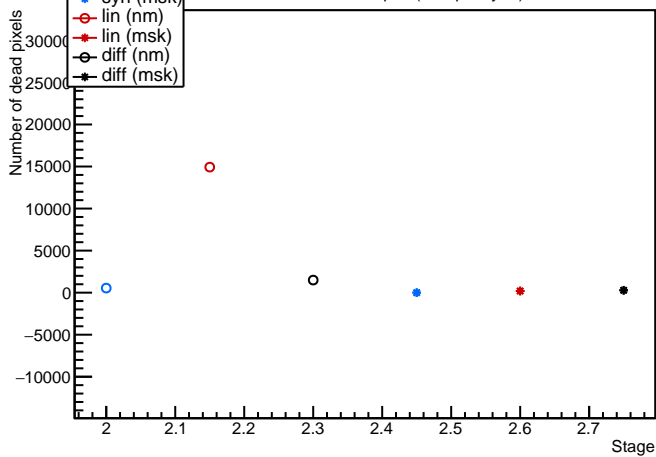

Module testing stages comparison for: LivThn3

Stage 1: .../bundle/data/ATLAS/dervan/Ring1/LivThn3/olddaq

Stage 2: .../bundle/data/ATLAS/dervan/Ring1/LivThn3/newdaq

Stage 3: .../bundle/data/ATLAS/dervan/Ring1/LivThn3/pre-loading

Module: LivThn3, 20UPGFC0009291 (FE1)
crosstalkscan Evolution plot (occupancy=0)

Module: LivThn3, 20UPGFC0009323 (FE4)
crosstalkscan Evolution plot (occupancy=0)

Module: LivThn3, 20UPGFC0009292 (FE2)
crosstalkscan Evolution plot (occupancy=0)

Module: LivThn3, 20UPGFC0009307 (FE3)
crosstalkscan Evolution plot (occupancy=0)