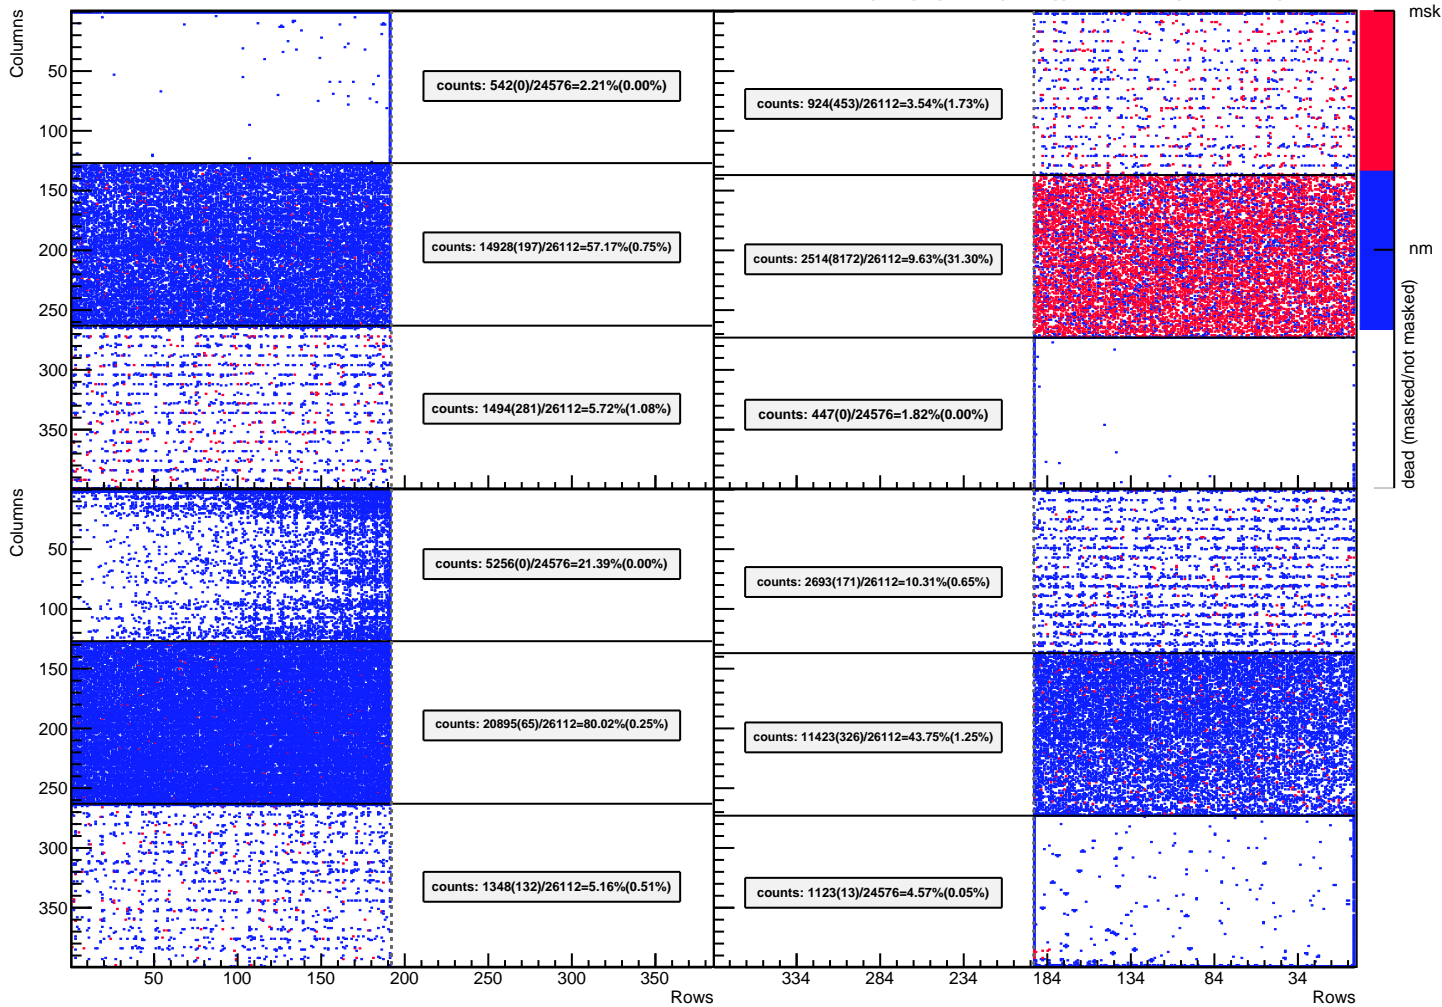

Module testing stages comparison for: LivThn3

Stage 1: .../bundle/data/ATLAS/dervan/Ring1/LivThn3/olddaq

Stage 2: .../bundle/data/ATLAS/dervan/Ring1/LivThn3/newdaq

Stage 3: .../bundle/data/ATLAS/dervan/Ring1/LivThn3/pre-loading

Module: LivThn3, 20UPGFC0009291 (FE1)
crosstalkscan Evolution plot (occupancy=0)

Module: LivThn3, 20UPGFC0009323 (FE4)
crosstalkscan Evolution plot (occupancy=0)

Module: LivThn3, 20UPGFC0009292 (FE2)
crosstalkscan Evolution plot (occupancy=0)

Module: LivThn3, 20UPGFC0009307 (FE3)
crosstalkscan Evolution plot (occupancy=0)