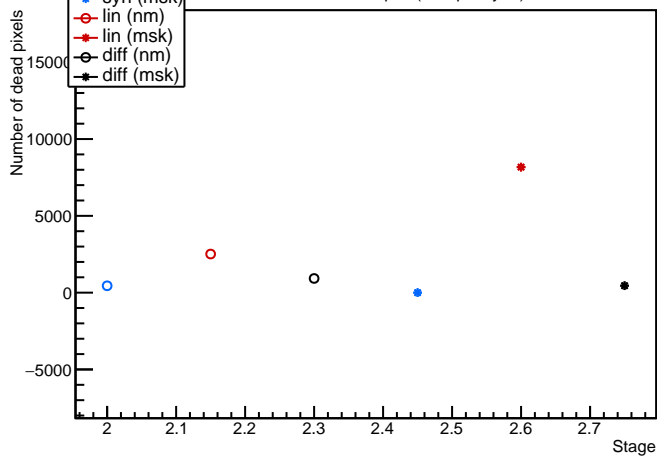

Module testing stages comparison for: LivThn3

Stage 1: .../bundle/data/ATLAS/dervan/Ring1/LivThn3/olddaq

Stage 2: .../bundle/data/ATLAS/dervan/Ring1/LivThn3/newdaq

Stage 3: .../bundle/data/ATLAS/dervan/Ring1/LivThn3/pre-loading

Module: LivThn3, 20UPGFC0009291 (FE1)
crosstalkscan Evolution plot (occupancy=0)

Module: LivThn3, 20UPGFC0009323 (FE4)
crosstalkscan Evolution plot (occupancy=0)

Module: LivThn3, 20UPGFC0009292 (FE2)
crosstalkscan Evolution plot (occupancy=0)

Module: LivThn3, 20UPGFC0009307 (FE3)
crosstalkscan Evolution plot (occupancy=0)