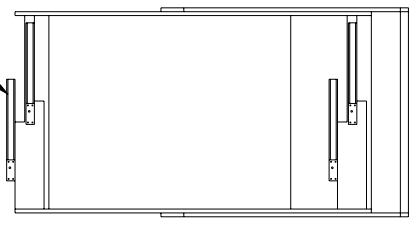

5cm X 5cm Scintillator Overlap

Scintillator Module

Telescope Configuration