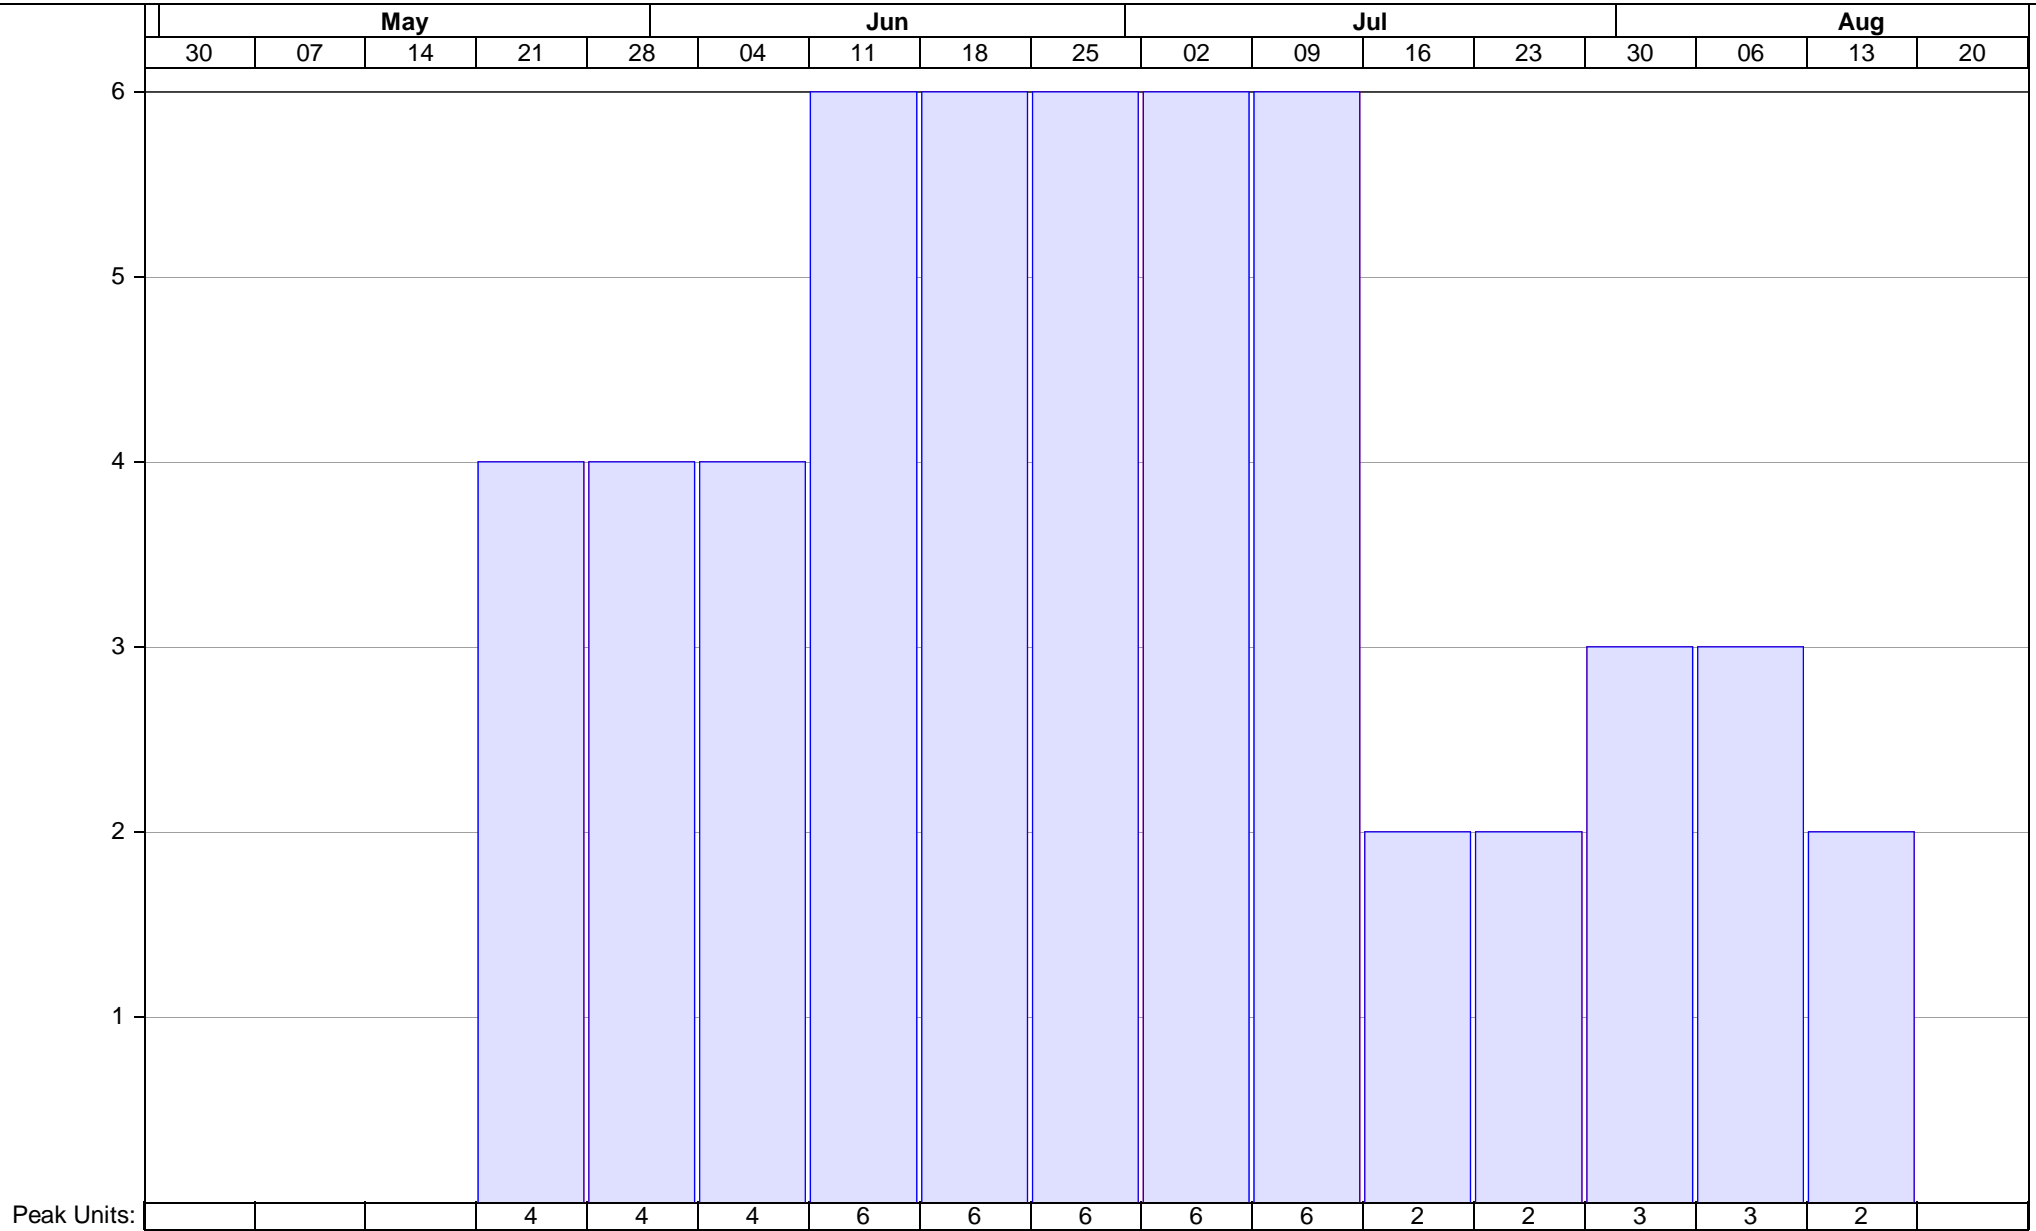

FTDshutdown.MPP

Tech Overallocated: Allocated:

FTDshutdown.MPP

Tech Overallocated: Allocated: